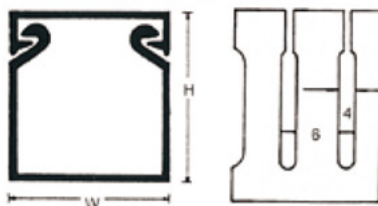

WIRING DUCT (OPEN SLOT)

SLOT: 8mm for all applicable size except MD-6.5 MD-6.7, MD-8 in 10mm. (100mm in high)

- Material: High impact, self-extinguishing, warp-proof PVC (Polyvinyl chloride)
- Color: Grey.
- Maximum service temperature:85°C
- Used extensively for all wiring applications where cable protection is essential i.e. switchboards...etc.
- Features parallel holes on both sidewalls to facilitate cutting in wire application.
- Special color, size, length upon request of reasonable quantity.
- ★ NEW SIZE

Unit:mm

MD SLOT : 8mm

KD SLOT : 6mm

HD SLOT : 4mm

■ AVAILABLE AT 6mm SLOT UPON REQUEST. UP TO 60 × 60 mm.

Item No.			Dimension W × H	Wires to be Contained	Length
SLOT : 8mm	SLOT : 6mm	SLOT : 4mm			
AD-0.5L		HD-0.5L	15 × 25	5~12pcs	2M
AD-0.7L		HD-0.7L	20 × 20	5~12pcs	
AD-0L		HD-0L	25 × 25	10~25pcs	
AD-1L	KD-1	HD-1L	25 × 45	20~25pcs	
AD-1.2L	KD-1.2	HD-1.2L	33 × 33	25~45pcs	
AD-1.5L	KD-1.5	HD-1.5L	33 × 45	40~55pcs	
AD-2L	KD-2	HD-2L	45 × 45	60~70pcs	
AD-2.2L		HD-2.2L	50 × 50	80~90pcs	
AD-2.5L	KD-2.5	HD-2.5L	65 × 45	110~120pcs	
AD-3L	KD-3	HD-3L	33 × 65	60~75pcs	
AD-4L	KD-4	HD-4L	25 × 65	40~45pcs	
AD-5L	KD-5	HD-5L	45 × 65	110~120pcs	
AD-5.5L	KD-5.5	HD-5.5L	60 × 60	120~135pcs	
AD-5.7L	KD-5.7	HD-5.7L	65 × 65	180~200pcs	
AD-6L			72 × 64	200~220pcs	
AD-6.5L			33 × 100	180~200pcs	
AD-6.7L			48 × 100	215~250pcs	
★ AD-6.8L			55 × 100	220~260pcs	
AD-7L			70 × 100	250~300pcs	
★ AD-7.2L			100 × 50	200~250pcs	
AD-7.5L			100 × 75	260~320pcs	
AD-8L		HD-8L	100 × 100	300~400pcs	
AD-10L			150 × 75	335~500pcs	
★ AD-12L			150 × 100	450~600pcs	
★ AD-15L			200 × 100	600~800pcs	

FIXING SLOT

For width :
25mm · 33mm · 40mm · 45mm ·
50mm · 60mm · 65mm

For width :
72mm · 80mm · 100mm · 150mm

■ AVAILABLE AT 50mm SLOT UPON REQUEST.