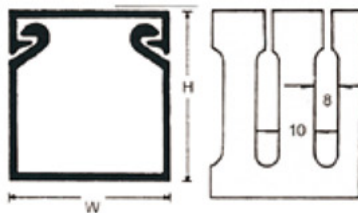

WIRING DUCT (OPEN SLOT)

SLOT: 8mm for all applicable size except MD-6.5 MD-6.7, MD-8 in 10mm. (100mm in high)

- Material: High impact, self-extinguishing, warp-proof PVC (Polyvinyl chloride)
- Color: Grey.
- Maximum service temperature:85°C
- Used extensively for all wiring applications where cable protection is essential i.e. switchboards...etc.
- Features parallel holes on both sidewalls to facilitate cutting in wire application.
- Special color, size, length upon request of reasonable quantity.
- ★ NEW SIZE

Unit:mm

MD SLOT : 8mm

KD SLOT : 6mm

HD SLOT : 4mm

■ AVAILABLE AT 6mm SLOT UPON REQUEST. UP TO 60 × 60 mm.

Item No.			Dimension W × H	Wires to be Contained	Length
SLOT : 8mm	SLOT : 6mm	SLOT : 4mm			
AD-0.5L		HD-0.5L	15 × 25	5~12pcs	2M
AD-0.7L		HD-0.7L	20 × 20	5~12pcs	
AD-0L		HD-0L	25 × 25	10~25pcs	
AD-1L	KD-1	HD-1L	25 × 45	20~25pcs	
AD-1.2L	KD-1.2	HD-1.2L	33 × 33	25~45pcs	
AD-1.5L	KD-1.5	HD-1.5L	33 × 45	40~55pcs	
AD-2L	KD-2	HD-2L	45 × 45	60~70pcs	
AD-2.2L		HD-2.2L	50 × 50	80~90pcs	
AD-2.5L	KD-2.5	HD-2.5L	65 × 45	110~120pcs	
AD-3L	KD-3	HD-3L	33 × 65	60~75pcs	
AD-4L	KD-4	HD-4L	25 × 65	40~45pcs	
AD-5L	KD-5	HD-5L	45 × 65	110~120pcs	
AD-5.5L	KD-5.5	HD-5.5L	60 × 60	120~135pcs	
AD-5.7L	KD-5.7	HD-5.7L	65 × 65	180~200pcs	
AD-6L			72 × 64	200~220pcs	
AD-6.5L			33 × 100	180~200pcs	
AD-6.7L			48 × 100	215~250pcs	
★ AD-6.8L			55 × 100	220~260pcs	
AD-7L			70 × 100	250~300pcs	
★ AD-7.2L			100 × 50	200~250pcs	
AD-7.5L			100 × 75	260~320pcs	
AD-8L		HD-8L	100 × 100	300~400pcs	
AD-10L			150 × 75	335~500pcs	
★ AD-12L			150 × 100	450~600pcs	
★ AD-15L			200 × 100	600~800pcs	

FIXING SLOT

For width :
25mm · 33mm · 40mm · 45mm ·
50mm · 60mm · 65mm

For width :
72mm · 80mm · 100mm · 150mm

■ AVAILABLE AT 50mm SLOT UPON REQUEST.