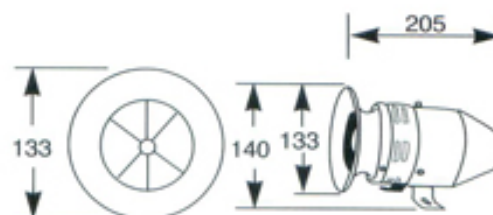

MS-290

Motor Siren

RATED VOLTAGE:
AC:110V,220V
DC:12V,24V

MS-390

Motor Siren

RATED VOLTAGE:
AC:110V,220V
DC:12V,24V