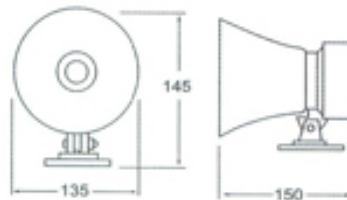

Electronic Siren

RATED VOLTAGE:
AC:110V,220V
DC:12V,24V