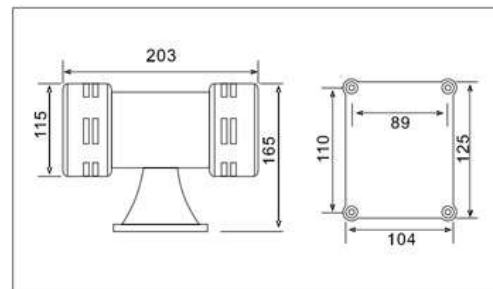

MS-395 Motor Siren

IP44

OUTER SIZE

VOLTAGE:AC110, 230V
DECIBEL:125DB

MS-490 Double Motor Siren

IP44

OUTER SIZE

VOLTAGE:AC110, 230V
DECIBEL:150DB

MS-590 Double Motor Siren

IP44

OUTER SIZE

VOLTAGE:AC110, 230V
DECIBEL:160DB