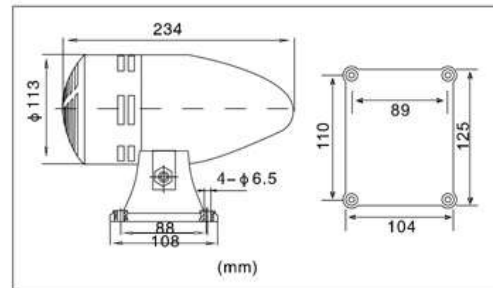

MS-395 Motor Siren

IP44

OUTER SIZE

VOLTAGE:AC110, 230V
DECIBEL:125DB

MS-490 Double Motor Siren

IP44

OUTER SIZE

VOLTAGE:AC110, 230V
DECIBEL:150DB

MS-590 Double Motor Siren

IP44

OUTER SIZE

VOLTAGE:AC110, 230V
DECIBEL:160DB