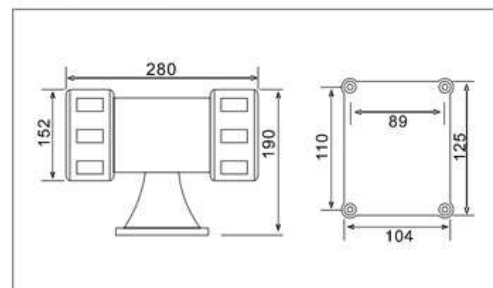

MS-395 Motor Siren

IP44

OUTER SIZE

VOLTAGE:AC110, 230V
DECIBEL:125DB

MS-490 Double Motor Siren

IP44

OUTER SIZE

VOLTAGE:AC110, 230V
DECIBEL:150DB

MS-590 Double Motor Siren

IP44

OUTER SIZE

VOLTAGE:AC110, 230V
DECIBEL:160DB