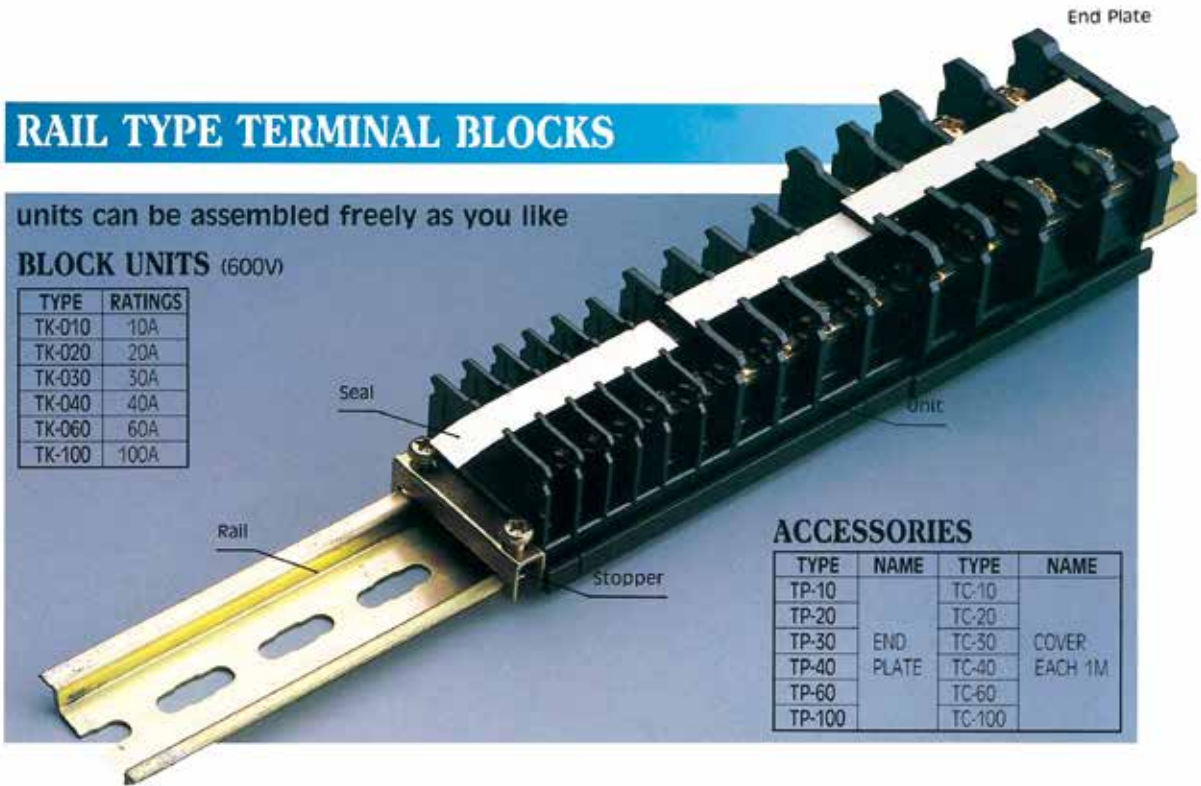

## RAIL TYPE TERMINAL BLOCKS

units can be assembled freely as you like

### BLOCK UNITS (600V)

TYPE	RATINGS
TK-010	10A
TK-020	20A
TK-030	30A
TK-040	40A
TK-060	60A
TK-100	100A

### ACCESSORIES

TYPE	NAME	TYPE	NAME
TP-10	END PLATE	TC-10	COVER EACH 1M
TP-20		TC-20	
TP-30		TC-30	
TP-40		TC-40	
TP-60		TC-60	
TP-100		TC-100	