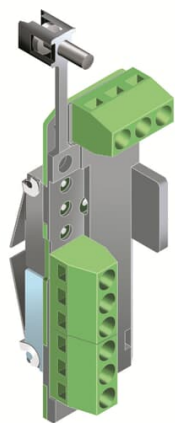

PRODUCT-DETAILS

AUX T1...T6 1Q 1SY

AUX T1...T6 1Q 1SY

Información General

Tipo de producto extendido	AUX T1...T6 1Q 1SY
Código de producto	1SDA051368R1
EAN	8015644517892
Descripción corta	AUX T1...T6 1Q 1SY
Descripción larga	1 CHANGEOVER CONTACT OPEN-CLOSED + 1 CHANGEOVER FOR TRIPPED INDICATION T1-T2-T3-T4-T5-T6

Embalaje Nivel 1 Unidades	1 piece
---------------------------	---------

Embalaje Nivel 1 Ancho	110 mm
Embalaje Nivel 1 Alto	60 mm
Embalaje Nivel 1 Largo	140 mm
Embalaje Nivel 1 Peso	0.069 kg
Embalaje Nivel 1 EAN	8015644517892

Ambiente

RoHS Status	Following EU Directive 2011/65/EU and Amendment 2015/863 July 22, 2019
-------------	--

Información Adicional

Configuration Type	Loose or configurable
Device	T1-T2-T3
Number of Auxiliary Contacts CO (SPDT)	1
Product Main Type	Accessories for Tmax T
Product Name	Accessory
Product Type	ACC
Standards	IEC
Suitable For	T1, T2, T3, T4, T5, T6
Suitable for Product Class	SACE Tmax T