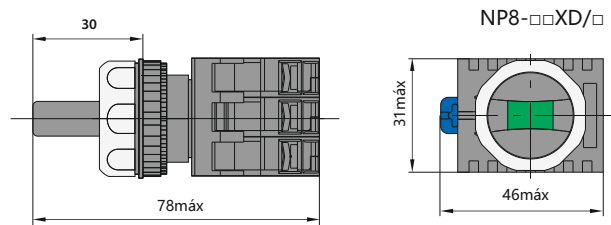

★ Selectores (3 posiciones)-(Luminosos)

6Vca/Vcc, 12Vca/Vcc, 24Vca/Vcc, 36Vca/Vcc, 110Vca~230Vca

NP8- □□ XD/ □	Referencia	Color	Selectores	↙	↘
	NP8-20XD/311	○		2	-
	NP8-20XD/313	●		2	-
	NP8-20XD/314	●		2	-
	NP8-20XD/315	●		2	-
	NP8-20XD/316	●		2	-
	NP8-02XD/311	○		-	2
	NP8-02XD/313	●		-	2
	NP8-02XD/314	●		-	2
	NP8-02XD/315	●		-	2
	NP8-02XD/316	●		-	2
	NP8-11XD/311	○		1	1
	NP8-11XD/313	●		1	1
	NP8-11XD/314	●		1	1
	NP8-11XD/315	●		1	1
	NP8-11XD/316	●		1	1

NP8- □□ XD/33□	Referencia	Color	Selectores	↙	↘
	NP8-20XD/331	○		2	-
	NP8-20XD/333	●		2	-
	NP8-20XD/334	●		2	-
	NP8-20XD/335	●		2	-
	NP8-20XD/336	●		2	-
	NP8-02XD/331	○		-	2
	NP8-02XD/333	●		-	2
	NP8-02XD/334	●		-	2
	NP8-02XD/335	●		-	2
	NP8-02XD/336	●		-	2
	NP8-11XD/331	○		1	1
	NP8-11XD/333	●		1	1
NP8-11XD/334	●	1	1		
NP8-11XD/335	●	1	1		
NP8-11XD/336	●	1	1		

NP8- □□ XD/37□	Referencia	Color	Selectores	↙	↘
	NP8-20XD/371	○		2	-
	NP8-20XD/373	●		2	-
	NP8-20XD/374	●		2	-
	NP8-20XD/375	●		2	-
	NP8-20XD/376	●		2	-
	NP8-02XD/371	○		-	2
	NP8-02XD/373	●		-	2
	NP8-02XD/374	●		-	2
	NP8-02XD/375	●		-	2
	NP8-02XD/376	●		-	2
	NP8-11XD/371	○		1	1
	NP8-11XD/373	●		1	1
NP8-11XD/374	●	1	1		
NP8-11XD/375	●	1	1		
NP8-11XD/376	●	1	1		

NP8- □□ XD/38□	Referencia	Color	Selectores	↙	↘
	NP8-20XD/381	○		2	-
	NP8-20XD/383	●		2	-
	NP8-20XD/384	●		2	-
	NP8-20XD/385	●		2	-
	NP8-20XD/386	●		2	-
	NP8-02XD/381	○		-	2
	NP8-02XD/383	●		-	2
	NP8-02XD/384	●		-	2
	NP8-02XD/385	●		-	2
	NP8-02XD/386	●		-	2
	NP8-11XD/381	○		1	1
	NP8-11XD/383	●		1	1
	NP8-11XD/384	●		1	1
	NP8-11XD/385	●		1	1
	NP8-11XD/386	●		1	1

Dimensiones (mm)