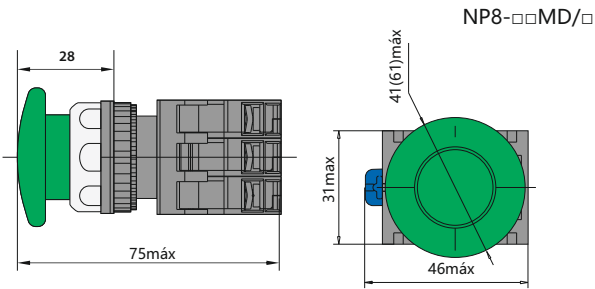

NP8-□□ MD/□□	Modelo	Color	↖	↗
	NP8-20MD/21	○	2	-
	NP8-20MD/23	●	2	-
	NP8-20MD/24	●	2	-
	NP8-20MD/25	●	2	-
	NP8-20MD/26	●	2	-
	NP8-02MD/21	○	-	2
	NP8-02MD/23	●	-	2
	NP8-02MD/24	●	-	2
	NP8-02MD/25	●	-	2
	NP8-02MD/26	●	-	2
	NP8-11MD/21	○	1	1
	NP8-11MD/23	●	1	1
	NP8-11MD/24	●	1	1
	NP8-11MD/25	●	1	1
	NP8-11MD/26	●	1	1

Dimensiones (mm)

★ Φ40 Pulsador de seta con bloqueo, desbloqueo por giro (no luminoso)

NP8-□□ ZS/□□	Modelo	Color	↖	↗
	NP8-10ZS/14	●	1	-
	NP8-01ZS/14	●	-	1

NP8-□□ ZS/□□	Modelo	Color	↖	↗
	NP8-20ZS/14	●	2	-
	NP8-02ZS/14	●	-	2
	NP8-11ZS/14	●	1	1

★ Pulsador de seta con bloqueo Φ60, desbloqueo por giro (no luminoso)

NP8-□□ ZS/□□	Modelo	Color	↖	↗
	NP8-10ZS/24	●	1	-
	NP8-01ZS/24	●	-	1
	NP8-20ZS/24	●	2	-