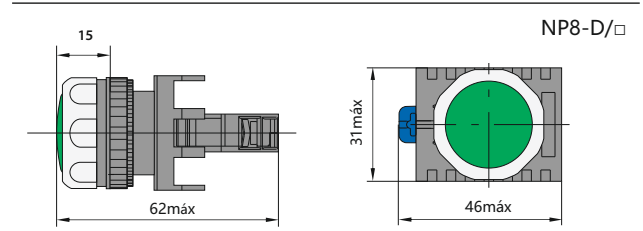

★ Pilotos

NP8-D/ □	Bombilla-Tensión	Modelo	Color
	LED: 6Vca/Vcc, 12Vca/Vcc, 24Vca/Vcc, 36Vca/Vcc; 110Vca~230Vca	NP8-D/1	○
		NP8-D/3	●
		NP8-D/4	●
		NP8-D/5	●
		NP8-D/6	●

★ Selectores (2 posiciones)-(No luminoso)

NP8- □□ X/ □	Referencia	Color	Selectores	Selectores	
				↙	↘
	NP8-10X/211	○		1	-
	NP8-10X/212	●		1	-
	NP8-10X/213	●		1	-
	NP8-10X/214	●		1	-
	NP8-10X/215	●		1	-
	NP8-10X/216	●		1	-
	NP8-01X/211	○		-	1
	NP8-01X/212	●		-	1
	NP8-01X/213	●		-	1
	NP8-01X/214	●		-	1
	NP8-01X/215	●		-	1
	NP8-01X/216	●		-	1
	NP8-10X/221	○		1	-
	NP8-10X/222	●		1	-
	NP8-10X/223	●		1	-
	NP8-10X/224	●		1	-
	NP8-10X/225	●		1	-
	NP8-10X/226	●		1	-
	NP8-01X/221	○		-	1
	NP8-01X/222	●		-	1
	NP8-01X/223	●		-	1
	NP8-01X/224	●		-	1
	NP8-01X/225	●		-	1
	NP8-01X/226	●		-	1
	NP8-20X/211	○		2	-
	NP8-20X/212	●		2	-
	NP8-20X/213	●		2	-
	NP8-20X/214	●		2	-
	NP8-20X/215	●		2	-
	NP8-20X/216	●		2	-
	NP8-02X/211	○		-	2
	NP8-02X/212	●		-	2
	NP8-02X/213	●		-	2
	NP8-02X/214	●		-	2
	NP8-02X/215	●		-	2
	NP8-02X/216	●		-	2
	NP8-11X/211	○		1	1
	NP8-11X/212	●		1	1
	NP8-11X/213	●		1	1
	NP8-11X/214	●		1	1
	NP8-11X/215	●		1	1
	NP8-11X/216	●		1	1

Dimensiones (mm)

NP8- □□ X/22 □	Referencia	Color	Selectores	↙	↘
	NP8-20X/221	○		2	-
	NP8-20X/222	●		2	-
	NP8-20X/223	●		2	-
	NP8-20X/224	●		2	-
	NP8-20X/225	●		2	-
	NP8-20X/226	●		2	-
	NP8-02X/221	○		-	2
	NP8-02X/222	●		-	2
	NP8-02X/223	●		-	2
	NP8-02X/224	●		-	2
	NP8-02X/225	●		-	2
	NP8-02X/226	●		-	2
	NP8-11X/221	○		1	1
	NP8-11X/222	●		1	1
	NP8-11X/223	●		1	1
	NP8-11X/224	●		1	1
	NP8-11X/225	●		1	1
	NP8-11X/226	●		1	1

★ Selectores (3 posiciones)-(No luminoso)

NP8- □□ X/ □	Referencia	Color	Selectores	↙	↘
	NP8-20X/311	○		2	-
	NP8-20X/312	●		2	-
	NP8-20X/313	●		2	-
	NP8-20X/314	●		2	-
	NP8-20X/315	●		2	-
	NP8-20X/316	●		2	-
	NP8-02X/311	○		-	2
	NP8-02X/312	●		-	2
	NP8-02X/313	●		-	2
	NP8-02X/314	●		-	2
	NP8-02X/315	●		-	2
	NP8-02X/316	●		-	2
	NP8-11X/311	○		1	1
	NP8-11X/312	●		1	1
	NP8-11X/313	●		1	1
	NP8-11X/314	●		1	1
	NP8-11X/315	●		1	1
	NP8-11X/316	●		1	1