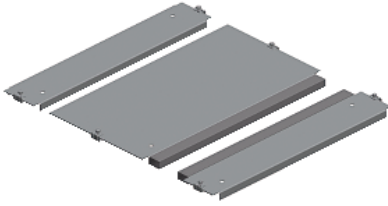

Product data sheet

Specifications

Spacial SF 1 entry cable gland plate - fixed by clips - 600x600 mm

NSYEC661

Main

Range	Spacial
Product or component type	Cable gland plate
Accessory / separate part category	Cable management accessory
Anwendung	Multi-purpose Electronic application
Range compatibility	Spacial SF Spacial SFM
Mounting location	Enclosure bottom
Cable gland type	Standard
Cable entry	1 entry
Device composition	fixing elements 1 plate self extinguishing polyurethane adhesive gasket with cross-section of 15 x 25 mm
Quantity per set	Set of 1
Material	Galvanised steel

Complementary

Height	35 mm
Width	600 mm nominal: 416 mm useful:
Depth	600 mm nominal: 450 mm real:
Thickness	1.5 mm

Packing Units

Unit Type of Package 1	PCE
Number of Units in Package 1	1
Package 1 Weight	3.202 kg
Package 1 Height	3 cm
Package 1 width	35.5 cm
Package 1 Length	45 cm
Unit Type of Package 2	P12

Number of Units in Package 2	80
Package 2 Weight	267.04 kg
Package 2 Height	78 cm
Package 2 width	80 cm
Package 2 Length	120 cm

Offer Sustainability

Sustainable offer status	Green Premium product
REACH Regulation	REACH Declaration
REACH free of SVHC	Yes
EU RoHS Directive	Pro-active compliance (Product out of EU RoHS legal scope) EU RoHS Declaration
Mercury free	Yes
RoHS exemption information	Yes
China RoHS Regulation	China RoHS declaration Product out of China RoHS scope. Substance declaration for your information
Environmental Disclosure	Product Environmental Profile